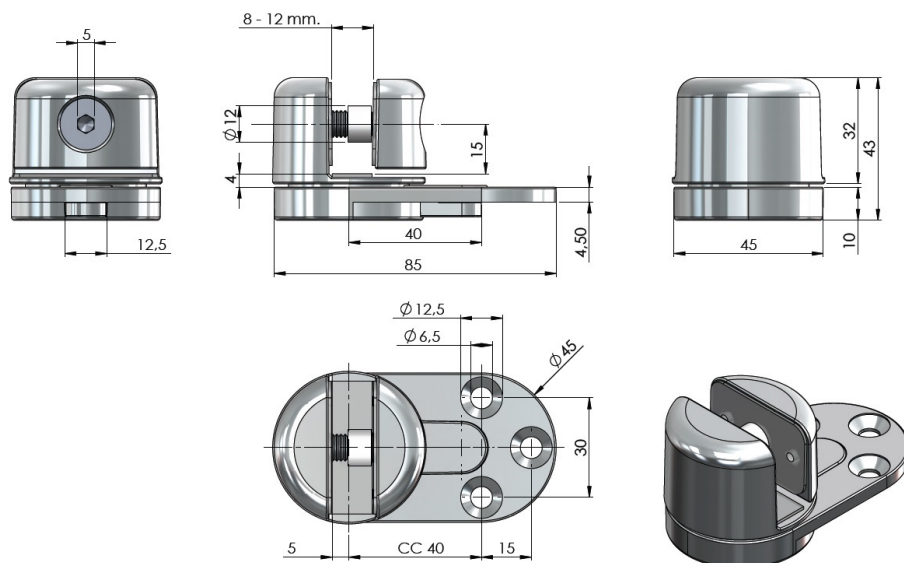

PRODUCT SHEET

Description:

Pivot Hinge "Hodor", Black, Top+Bottom,W/Catch, 8-12mm Door Thickness, \varnothing 14mm Drill

Item number:

15.06.082-0

Units	Box	Carton	HS Code	Barcode
Pair	1	50	8302100090	 5704866492409